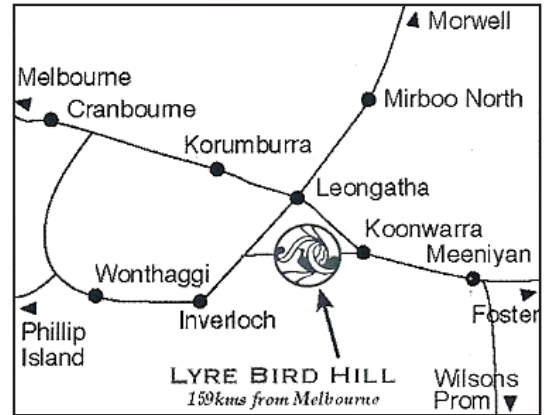

at lyre bird hill winery koonwarra
11th dec - 29th jan 2012

sculpture in the vineyard

11th december - 29th january 2012
open daily 10.00am - 5.00pm

* except christmas day

opening event sunday 11th december at 2.00pm
- wood fired pizzas available from mid day

for exhibition information contact
margaret mcpherson 5664 3238
email margaret.mcp@bigpond.com

lyre bird hill winery
370 Inverloch Road,
koonwarra, victoria, 3954
phone 5664 3204
www.lyrebirdhill.com.au